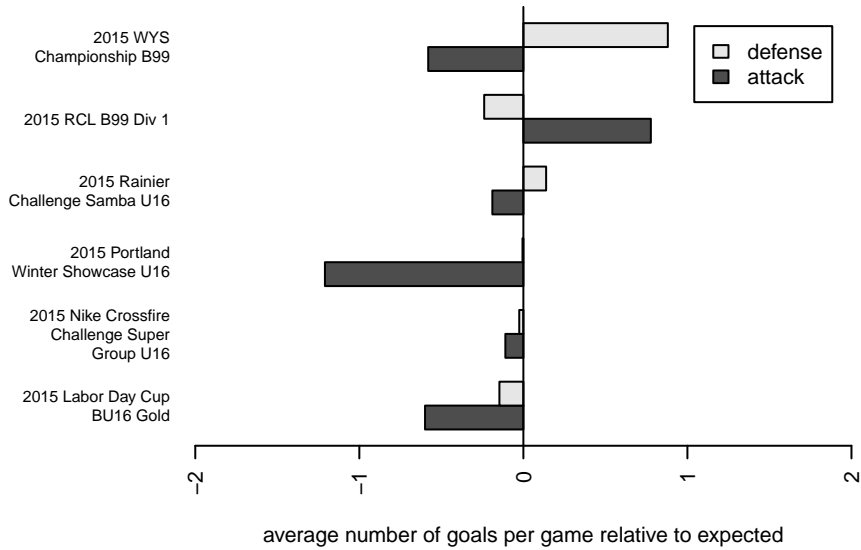

Kitsap Alliance FC Red B99

Kitsap Alliance FC
 Silverdale, WA
 B99 total strength=1702
 attack=29.92 defense=17.29
 fall league = RCL B99 Div 1
 notes= was Westsound Red

alt names used:
 Kitsap Alliance FC B99 Red
 KITSAP ALLIANCE FC B99 RED (A) (WA)
 Kitsap Alliance FC B99 A
 Kitsap Alliance B99 A
 Kitsap Alliance FC B99 A
 Kitsap Alliance FC B99 A

Venues played:
 2015 Rainier Challenge Samba U16
 2015 Nike Crossfire Challenge Super Group U'
 2015 Labor Day Cup BU16 Gold
 2015 RCL B99 Div 1
 2015 Portland Winter Showcase U16
 2015 WYS Championship B99

**attack and defense variance (black dot)
relative to other teams
and top 10 in region**

**attack and defense rating
relative to others at age
and all opponents in last 13 months**

Performance relative to 13 month average