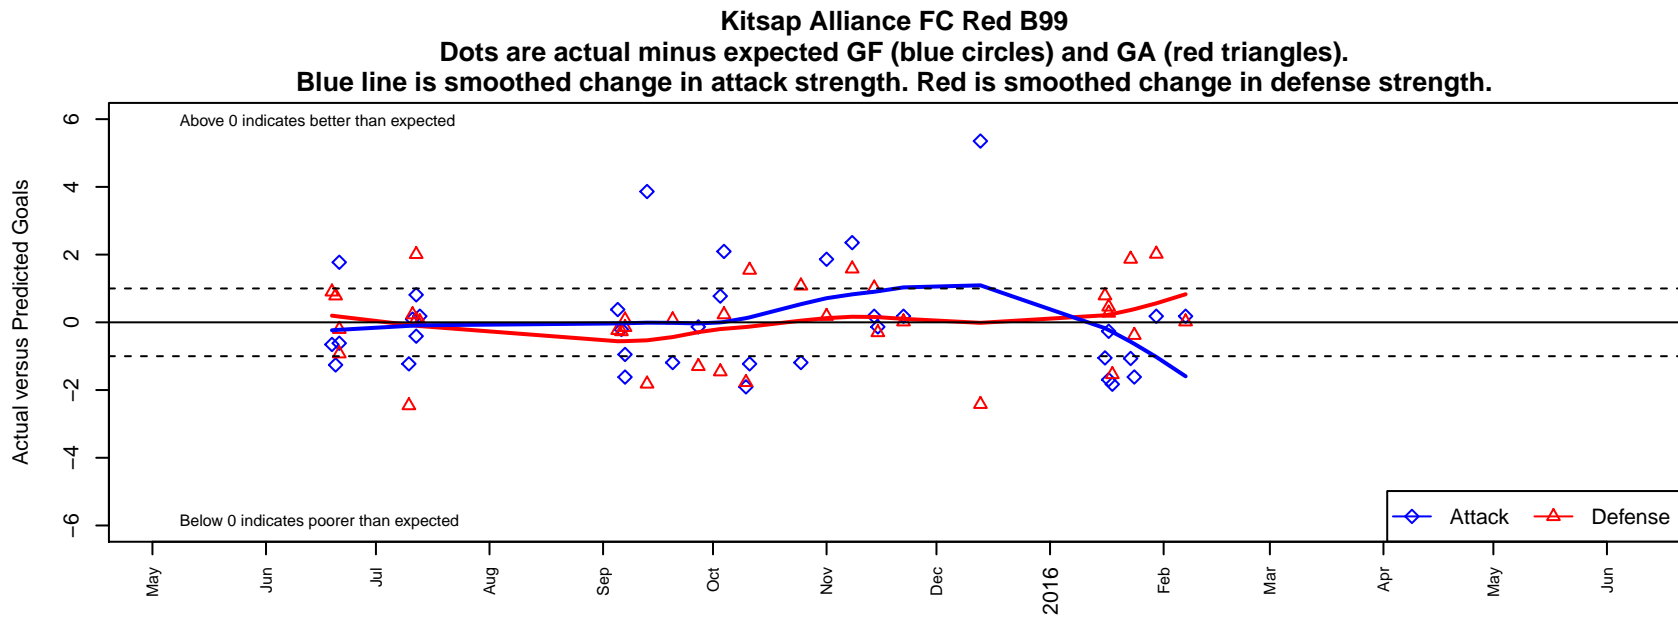

Kitsap Alliance FC Red B99

Kitsap Alliance FC
 Silverdale, WA
 B99 total strength=1702
 attack=29.92 defense=17.29
 fall league = RCL B99 Div 1
 notes= was Westsound Red

alt names used:
 Kitsap Alliance FC B99 Red
 KITSAP ALLIANCE FC B99 RED (A) (WA)
 Kitsap Alliance FC B99 A
 Kitsap Alliance B99 A
 Kitsap Alliance FC B99 A
 Kitsap Alliance FC B99 A

**attack and defense variance (black dot)
relative to other teams
and top 10 in region**

**attack and defense rating
relative to others at age
and all opponents in last 13 months**

Performance relative to 13 month average