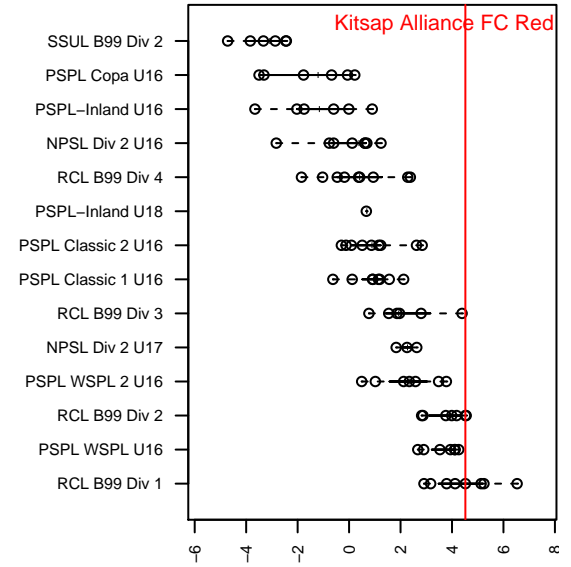

Kitsap Alliance FC Red B99

Kitsap Alliance FC
 Silverdale, WA
 B99 total strength=1702
 attack=29.92 defense=17.29
 fall league = RCL B99 Div 1
 notes= was Westsound Red

alt names used:
 Kitsap Alliance FC B99 Red
 KITSAP ALLIANCE FC B99 RED (A) (WA)
 Kitsap Alliance FC B99 A
 Kitsap Alliance B99 A
 Kitsap Alliance FC B99 A
 Kitsap Alliance FC B99 A

Venues played:
 2015 Rainier Challenge Samba U16
 2015 Nike Crossfire Challenge Super Group U'
 2015 Labor Day Cup BU16 Gold
 2015 RCL B99 Div 1
 2015 Portland Winter Showcase U16
 2015 WYS Championship B99

**attack and defense variance (black dot)
relative to other teams
and top 10 in region**

**attack and defense rating
relative to others at age
and all opponents in last 13 months**

Performance relative to 13 month average