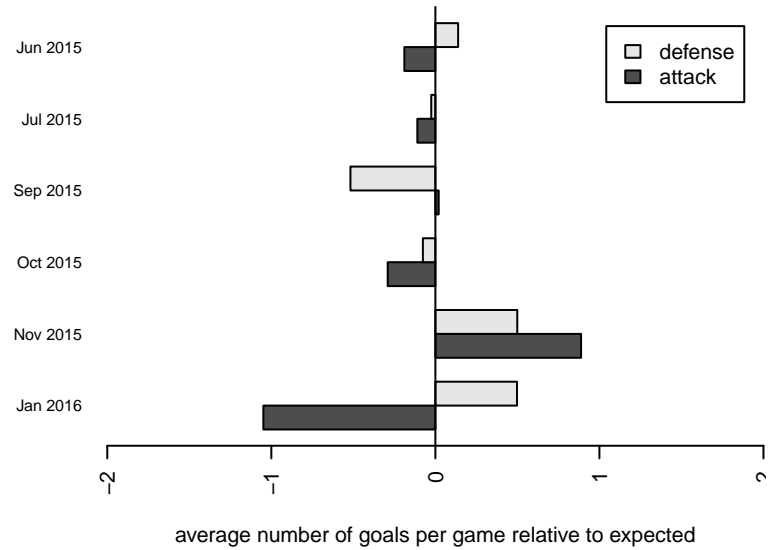

Performance relative to 13 month average